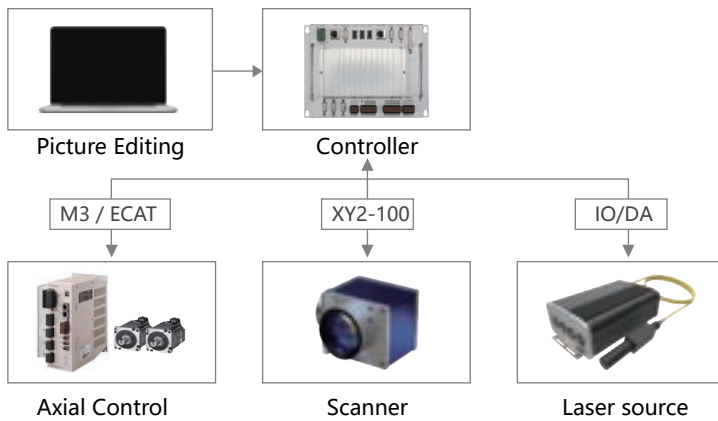

 **SYNTEC**

**SYNTEC LASER
MARKING
CONTROLLER**

Laser Marking System

Software Feature

01 Automation Application

- Offer secondary development tool. Create brand features.
- Built-in PLC, suitable for automation applications.

02 Motion Control Expert

- Easily integrates axial control base on CNC motion.

03 Visual distortion correction

- Equipped with a vision device to automatically complete distortion correction and improve processing accuracy.

04 Easy Connect

- Connect with other device, such as robot and CNC.
- Offer cloud service.

Large Area Synchronous Laser Marking

Laser marking system could expand working area through synchronously controlling scanner and mechanical axes when workpiece is larger than scan area.

- Marking region is unlimited because of synchronous control axes and galvo scanner. Solve large area marking problem.
- Provide laser energy control function. Solve large laser energy at corner, start point and end point.
- Offer connection blur function, lower difficulties to adjust stitching errors.
- Offer total solution by combining motion, galvo scanner and laser control.