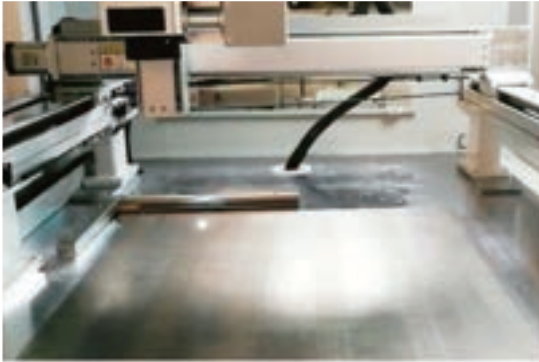

04 Easy Connect

- Connect with other device, such as robot and CNC.
- Offer cloud service.

Large Area Synchronous Laser Marking

Laser marking system could expand working area through synchronously controlling scanner and mechanical axes when workpiece is larger than scan area.

- Marking region is unlimited because of synchronous control axes and galvo scanner. Solve large area marking problem.
- Provide laser energy control function. Solve large laser energy at corner, start point and end point.
- Offer connection blur function, lower difficulties to adjust stitching errors.
- Offer total solution by combining motion, galvo scanner and laser control.