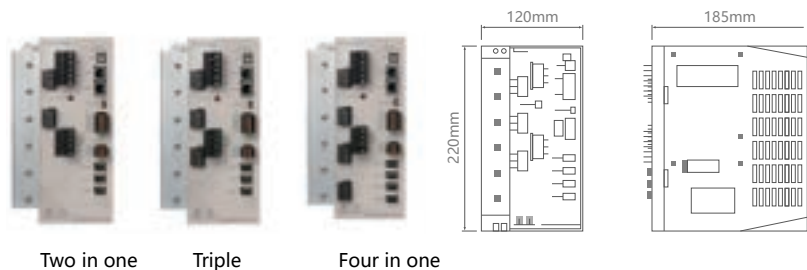

Series Servo Driver

1

Specification	SMD-22B	SMD-23B	SMD-24B
Axial Control	2	3	4
Support Encoder Model	Nikon·Tamagawa·Sankyo·Panasonic·Hiwin		
I/O Extension	21 / 20		
Servo Communication	M3 / EtherCAT		
Input Voltage	220V